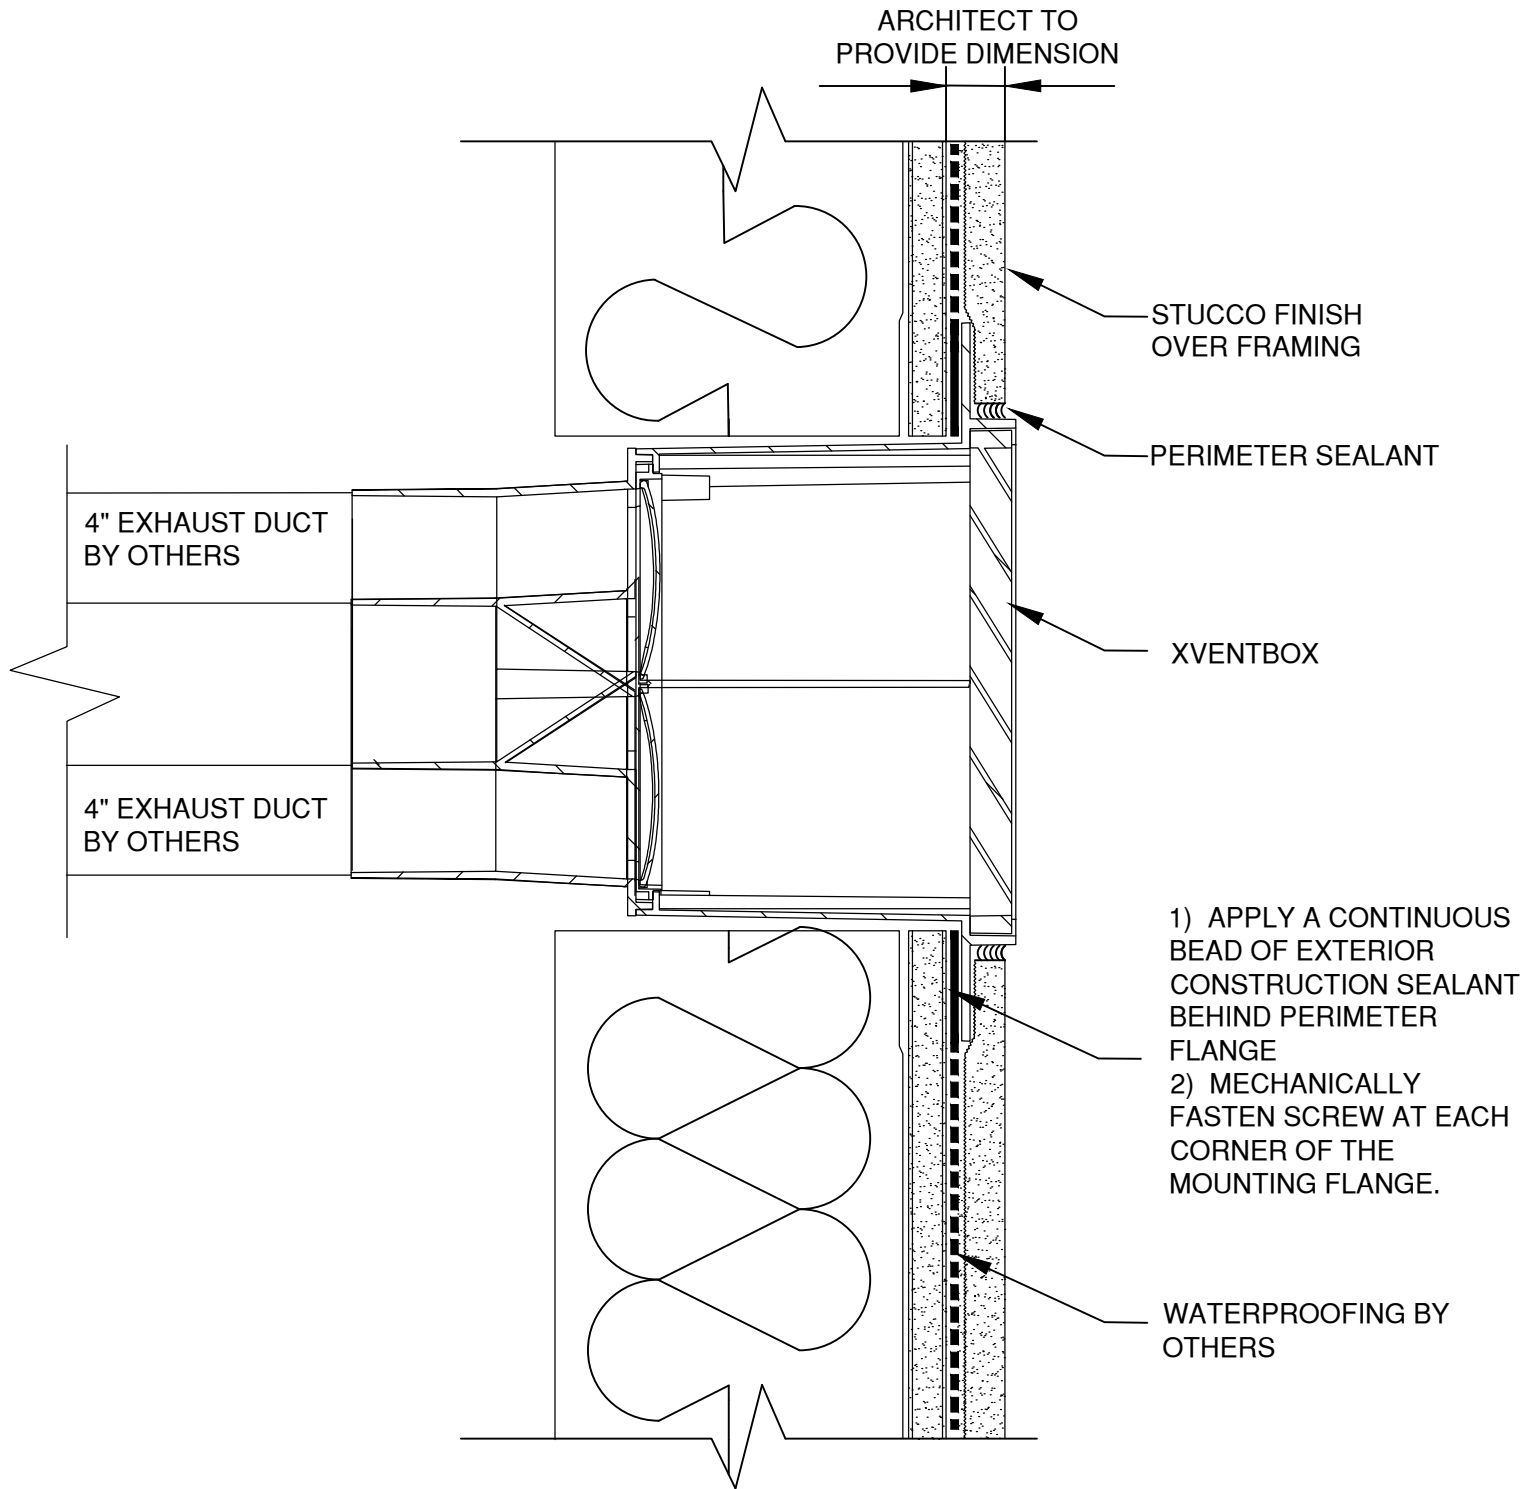

STUCCO FRAMING - WALL PENETRATION

MODEL: MDEB-44-RND-S SERIES