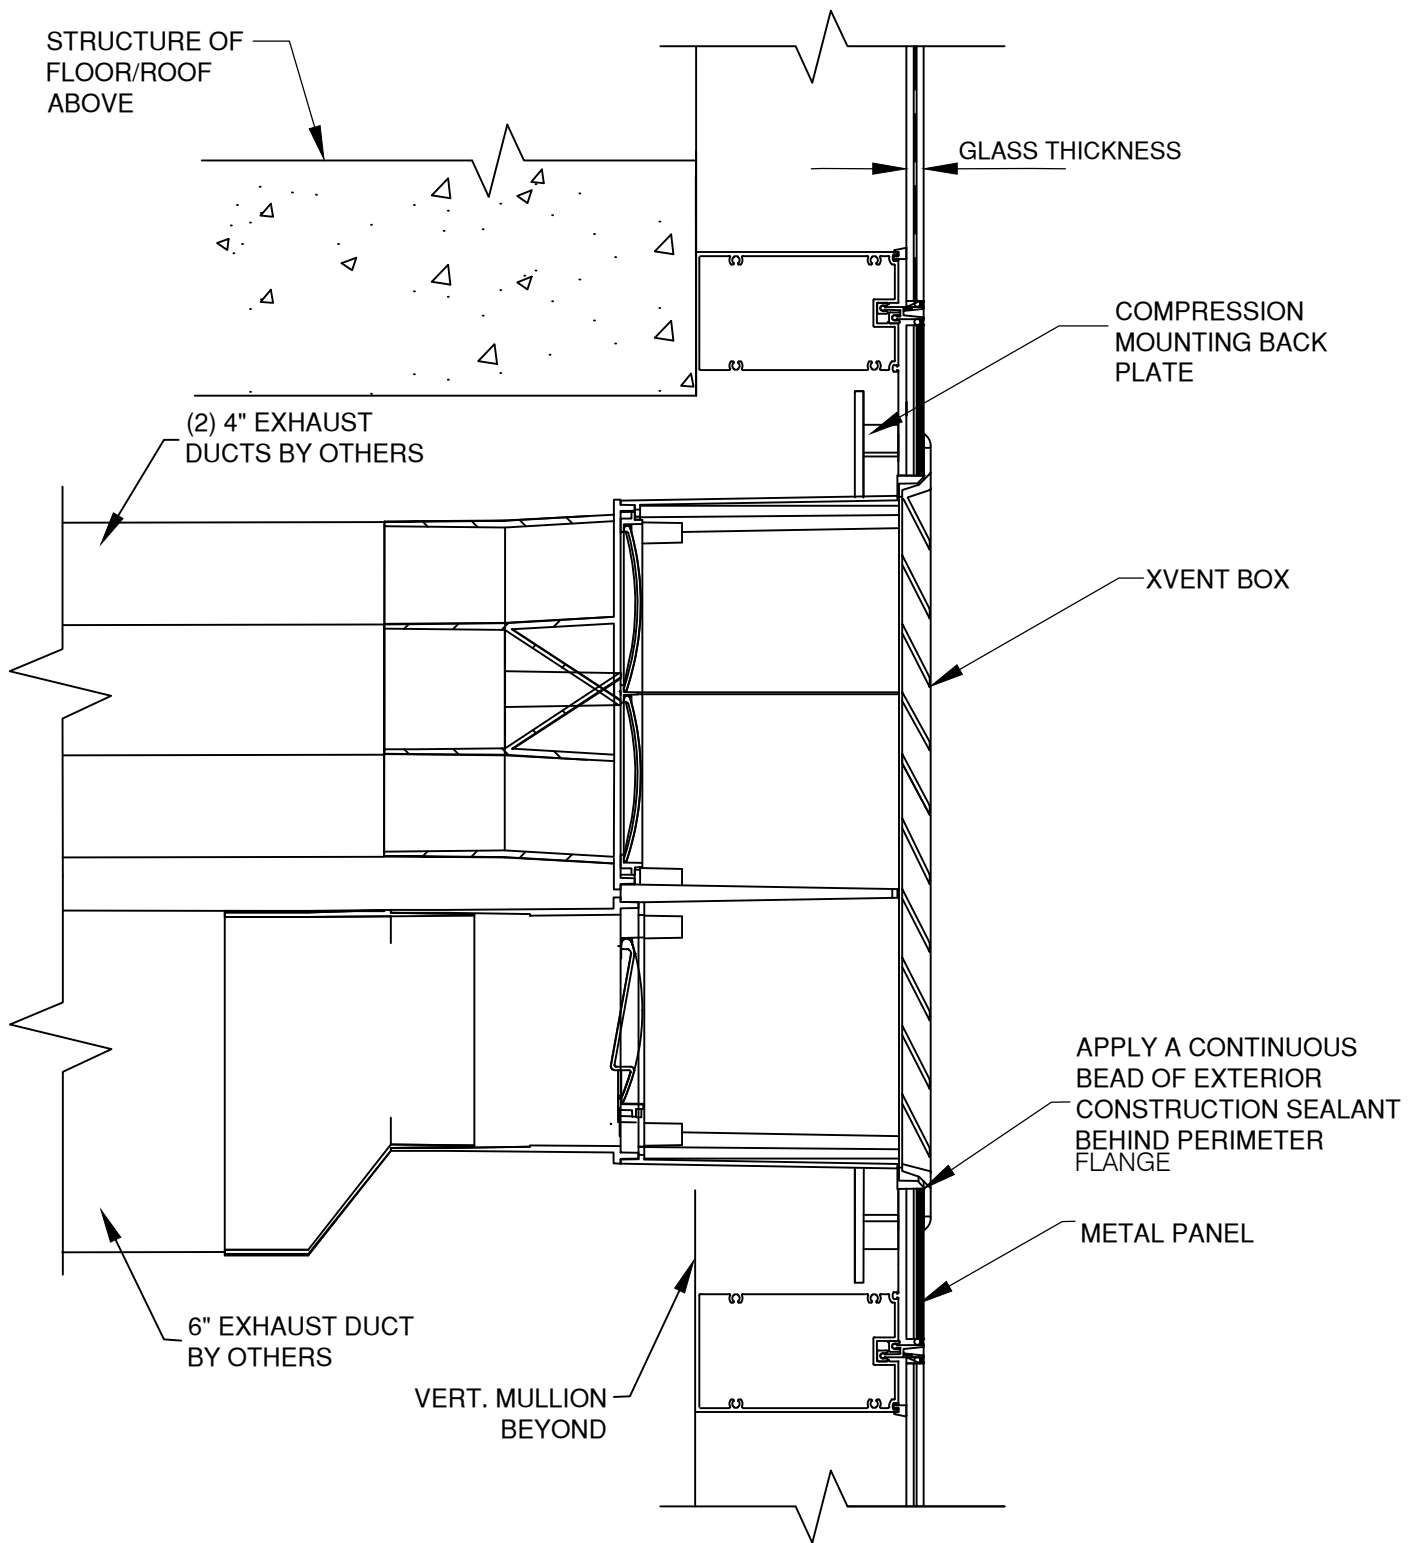

METAL PANEL-TRANSOM PENETRATION

MODEL: TVEB-446-FC or TVEB-644-FC SERIES

WALL PENETRATION DETAIL

NOTE: Product improvement is a continuing endeavor. Therefore, materials, appearance, and specifications are subject to change without notice.