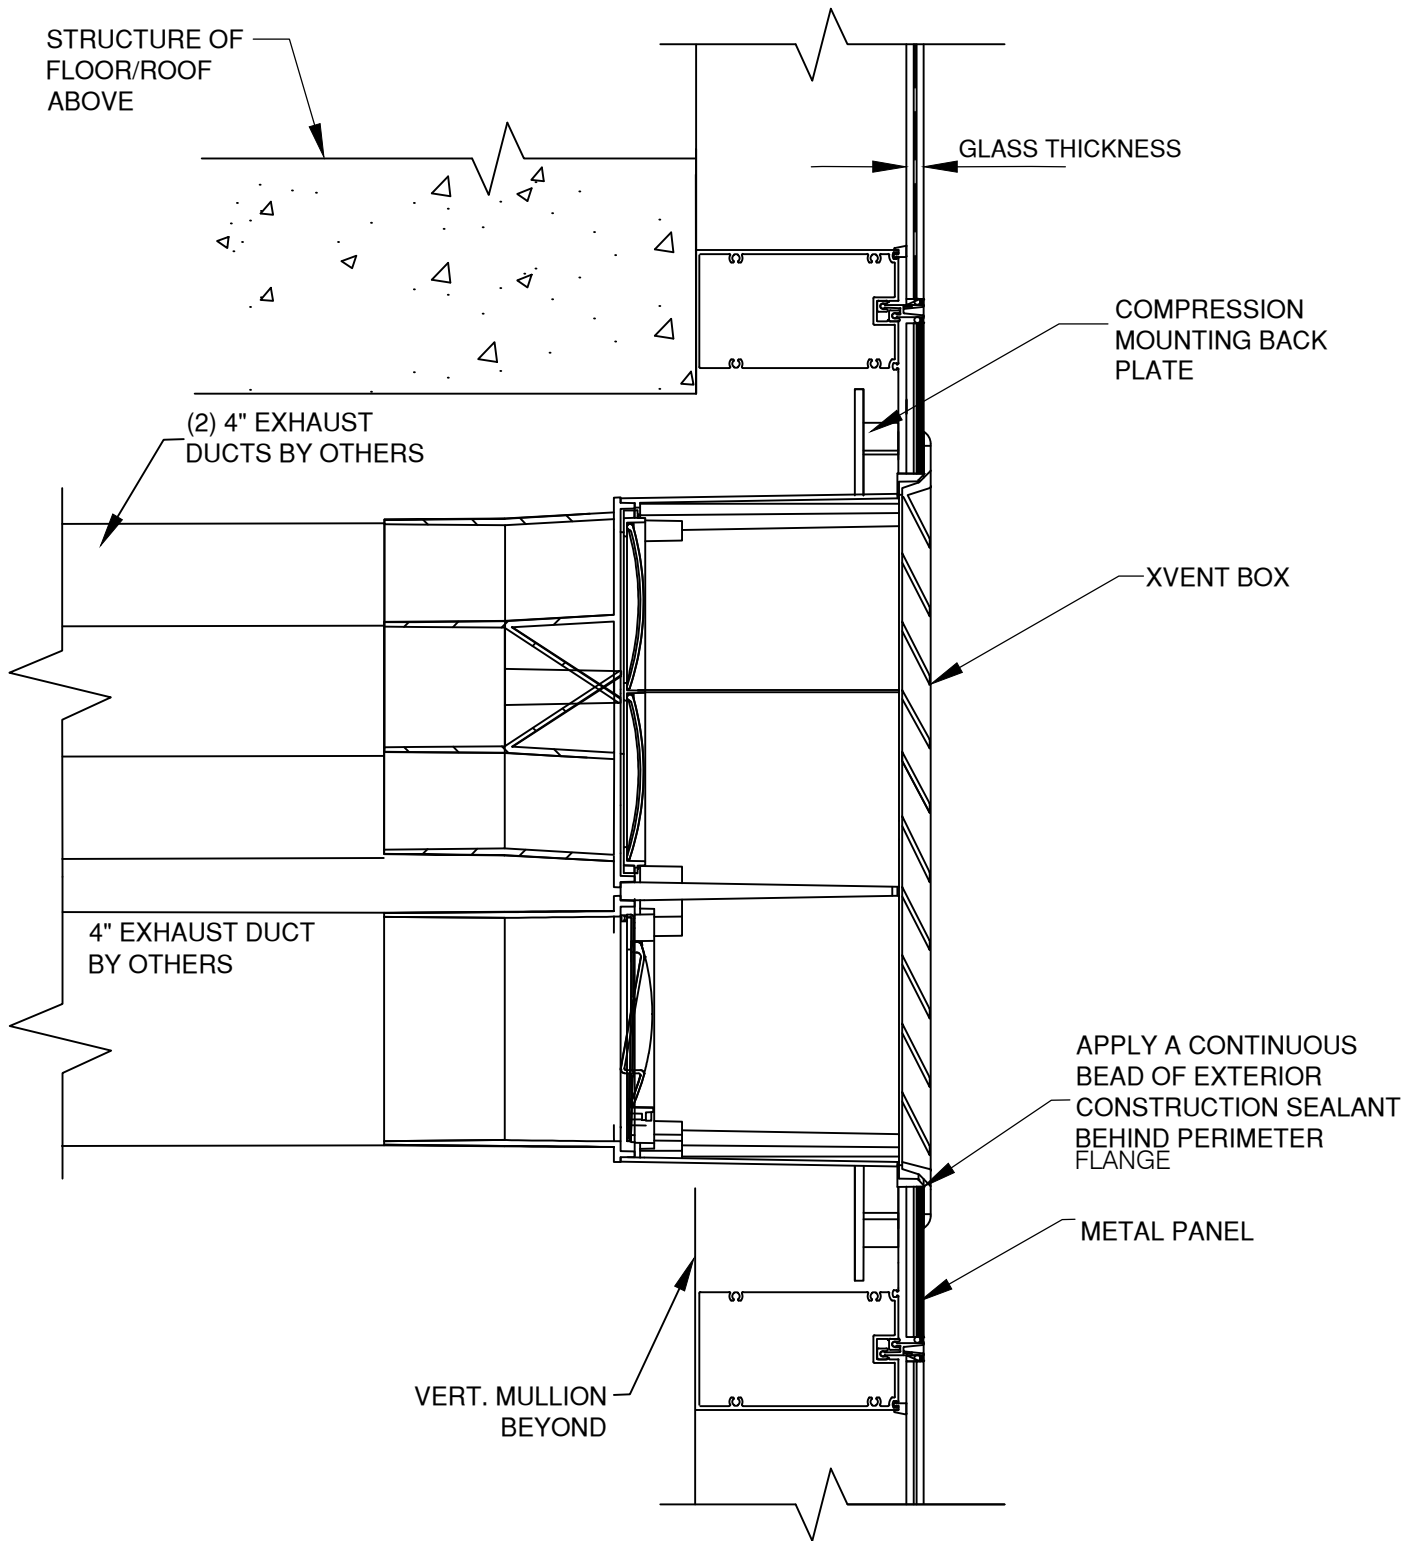

# METAL PANEL-TRANSOM PENETRATION

MODEL: TVEB-444-FC SERIES

## WALL PENETRATION DETAIL

NOTE: Product improvement is a continuing endeavor. Therefore, materials, appearance, and specifications are subject to change without notice.

Information provided herein is an estimate, and any specifications listed should be independently verified. Benefits described herein apply only to the extent that the product is installed properly, with the correct fit, and used for its intended purpose. This document does not constitute a promise or warranty by Red Viking Group Inc that all products will perform as stated herein. Red Viking Group Inc disclaims any implied warranty of merchantability. For product warranty, please see [www.xventbox.com/warranty](http://www.xventbox.com/warranty).