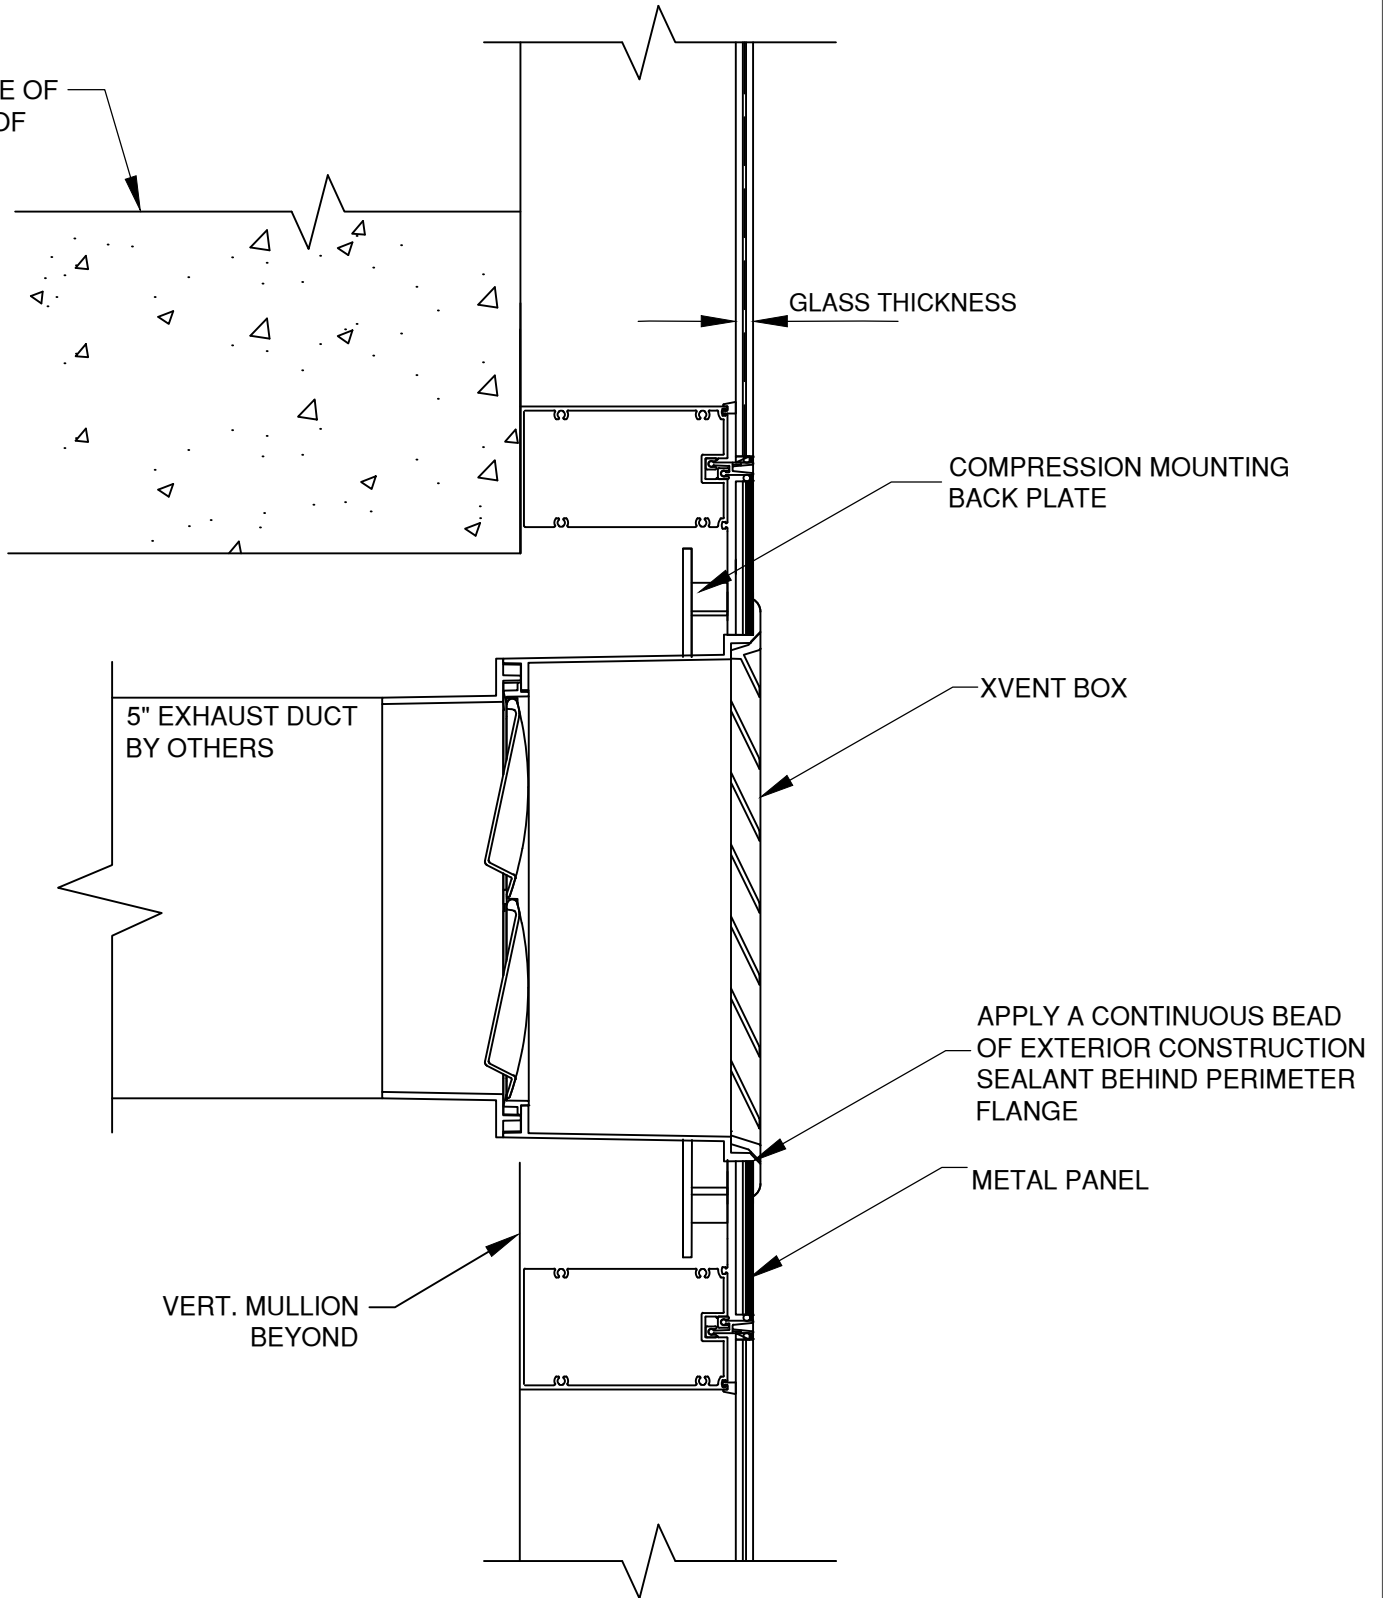

METAL PANEL-TRANSOM PENETRATION

MODEL: SLIM-V5-FC SERIES

STRUCTURE OF FLOOR/ROOF ABOVE

WALL PENETRATION DETAIL

NOTE: Product improvement is a continuing endeavor. Therefore, materials, appearance, and specifications are subject to change without notice.