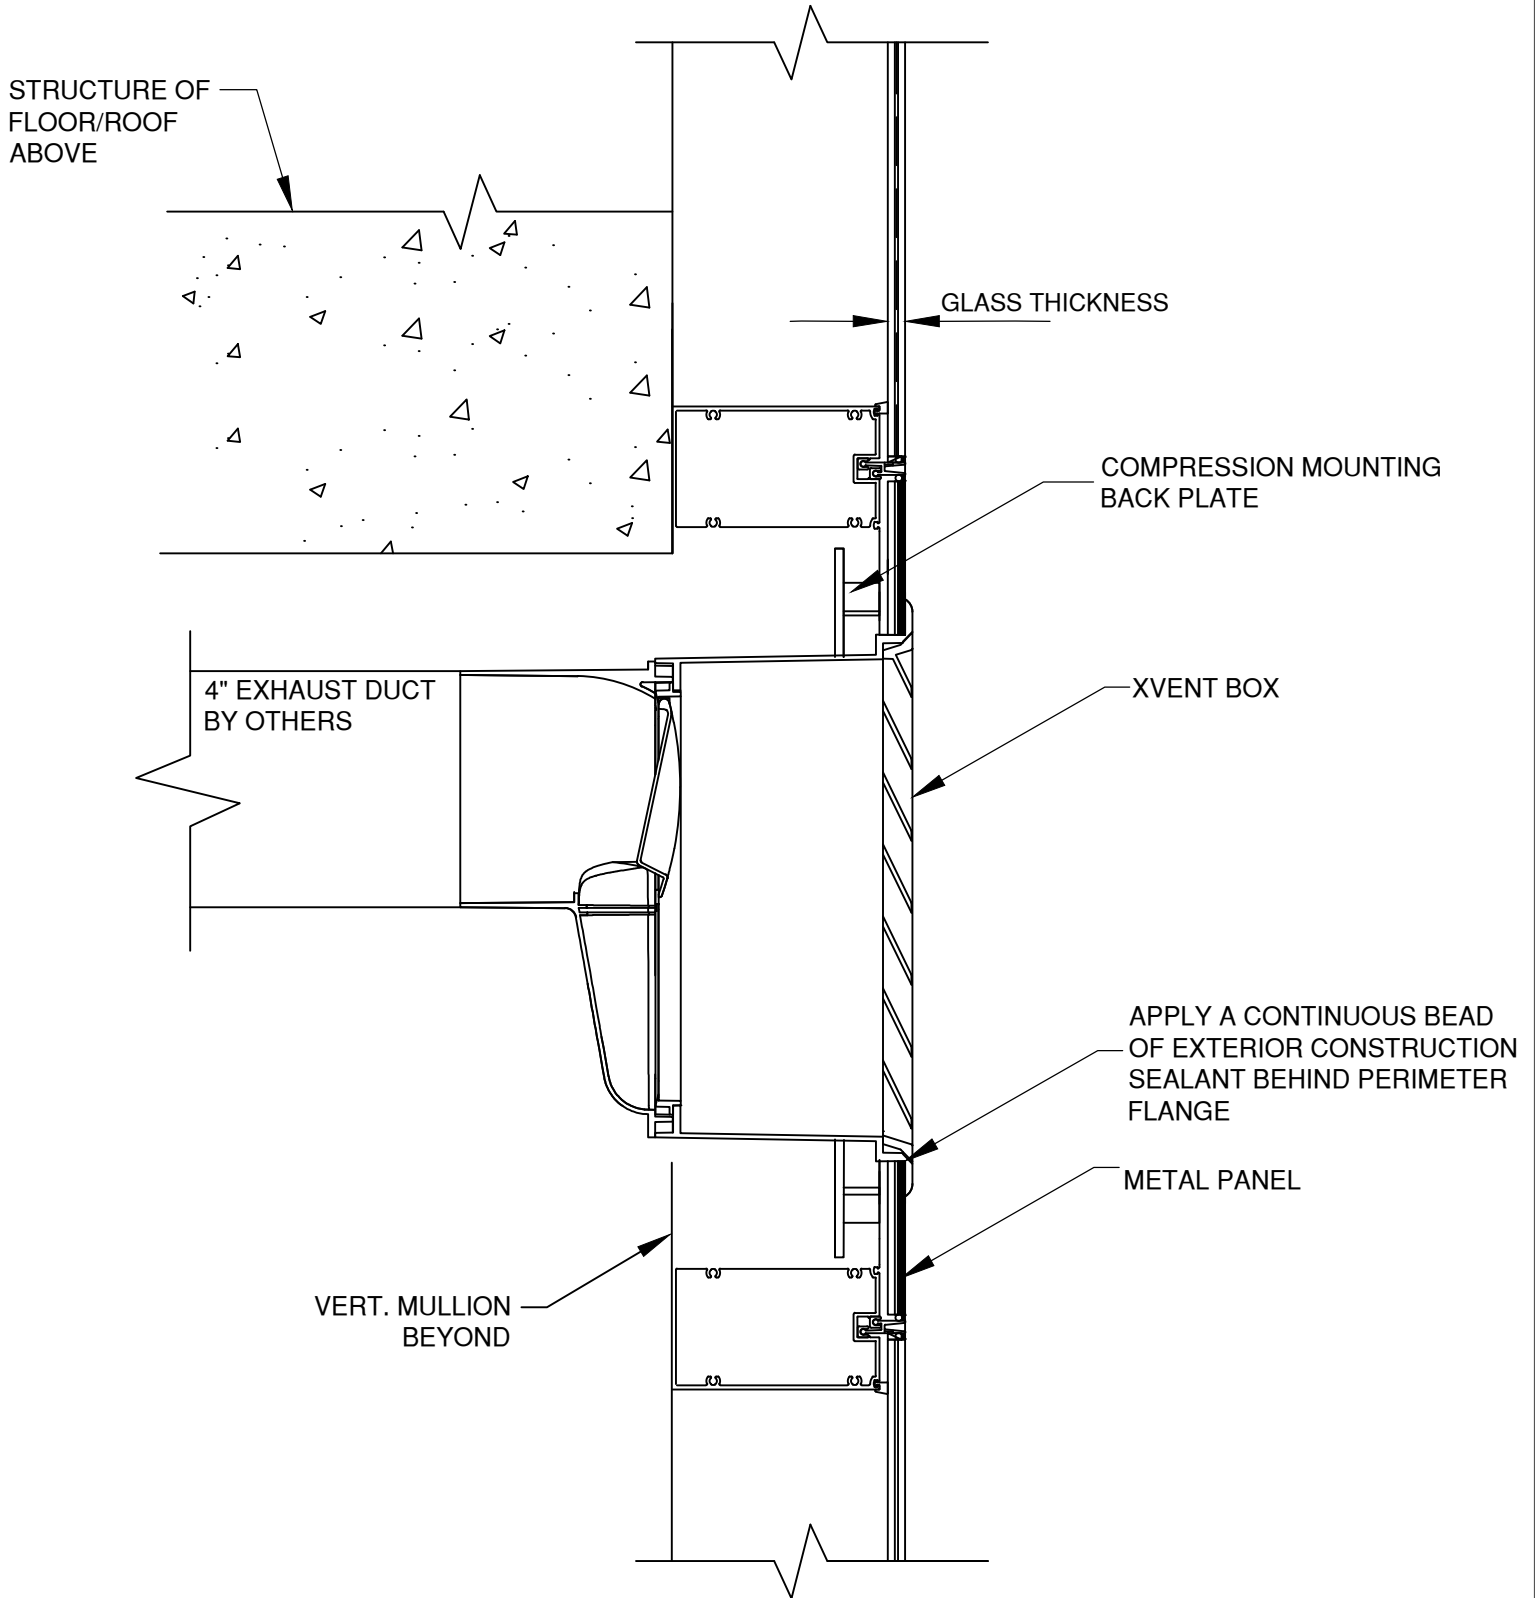

METAL PANEL-TRANSOM PENETRATION

MODEL: SLIM-V4-FC SERIES

WALL PENETRATION DETAIL

NOTE: Product improvement is a continuing endeavor. Therefore, materials, appearance, and specifications are subject to change without notice.