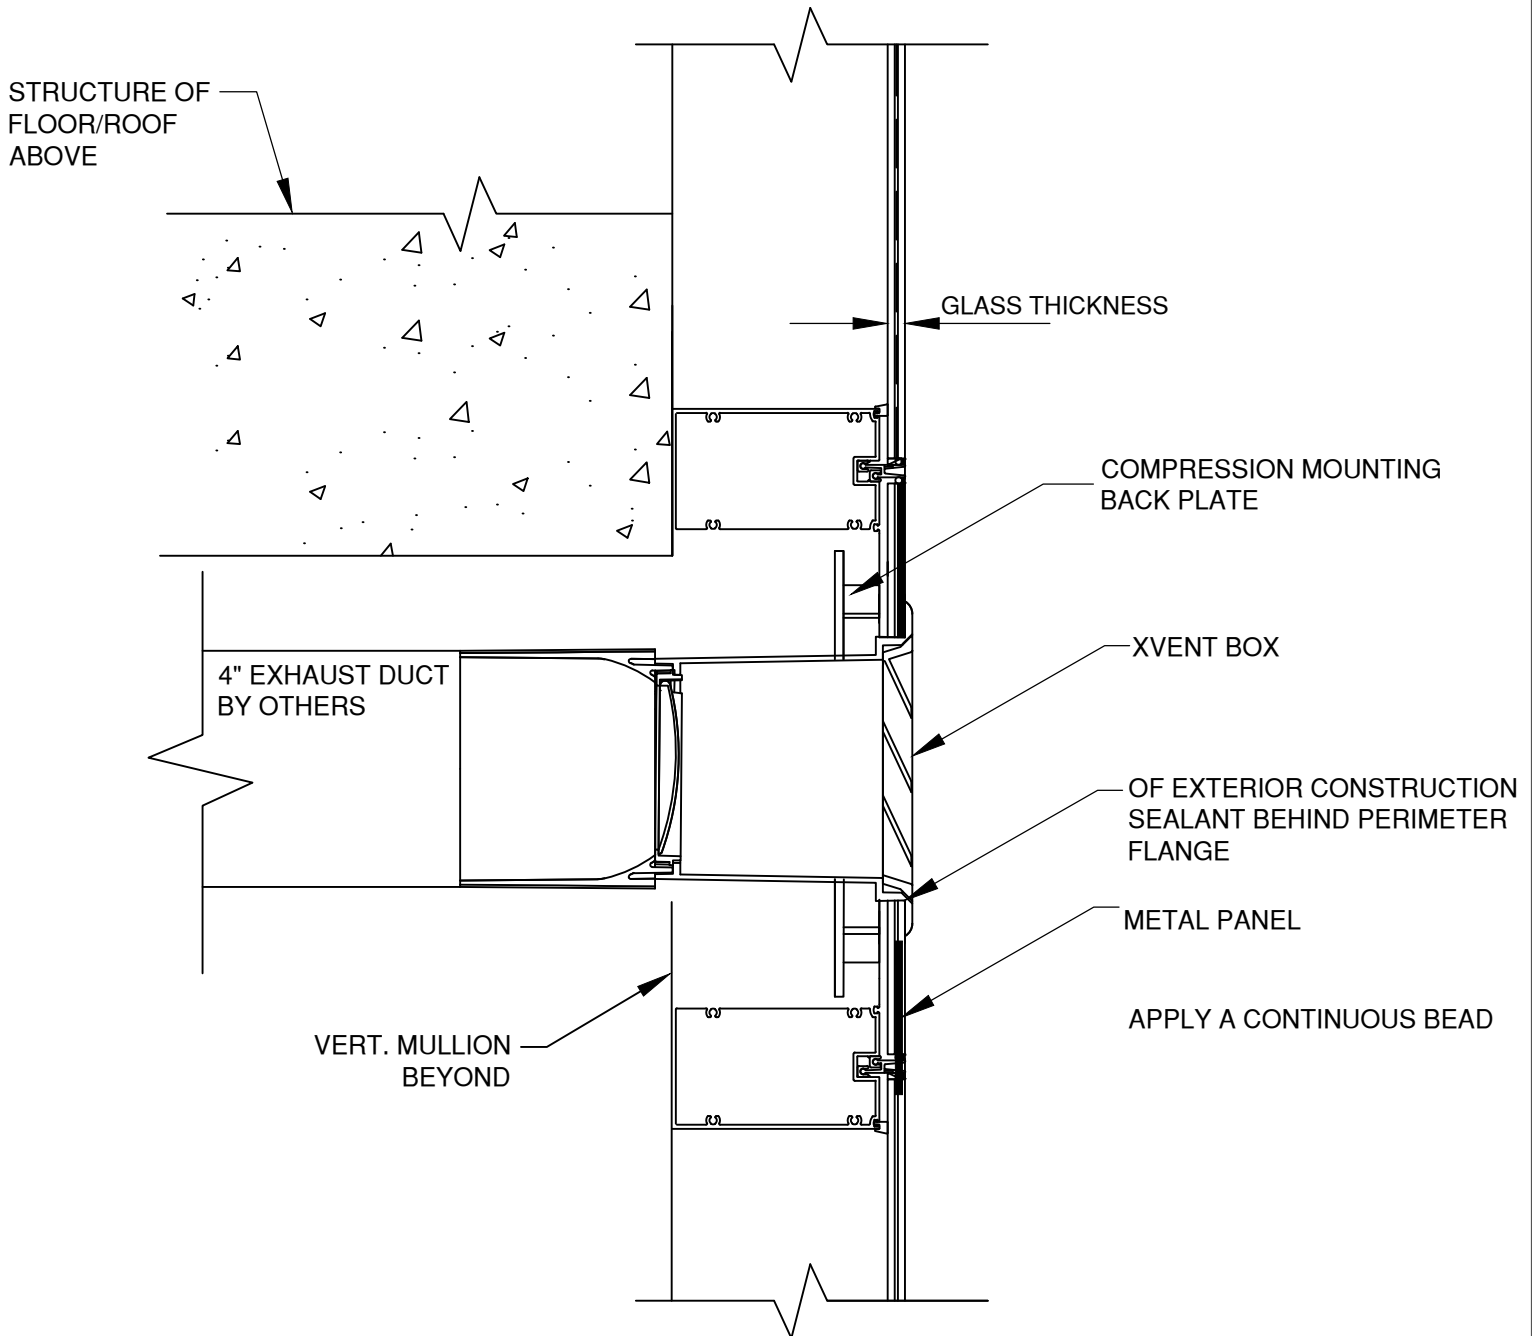

# METAL PANEL-TRANSOM PENETRATION

MODEL: SLIM-H4-FC SERIES

## WALL PENETRATION DETAIL

NOTE: Product improvement is a continuing endeavor. Therefore, materials, appearance, and specifications are subject to change without notice.

Information provided herein is an estimate, and any specifications listed should be independently verified. Benefits described herein apply only to the extent that the product is installed properly, with the correct fit, and used for its intended purpose. This document does not constitute a promise or warranty by Red Viking Group Inc that all products will perform as stated herein. Red Viking Group Inc disclaims any implied warranty of merchantability. For product warranty, please see [www.xventbox.com/warranty](http://www.xventbox.com/warranty).