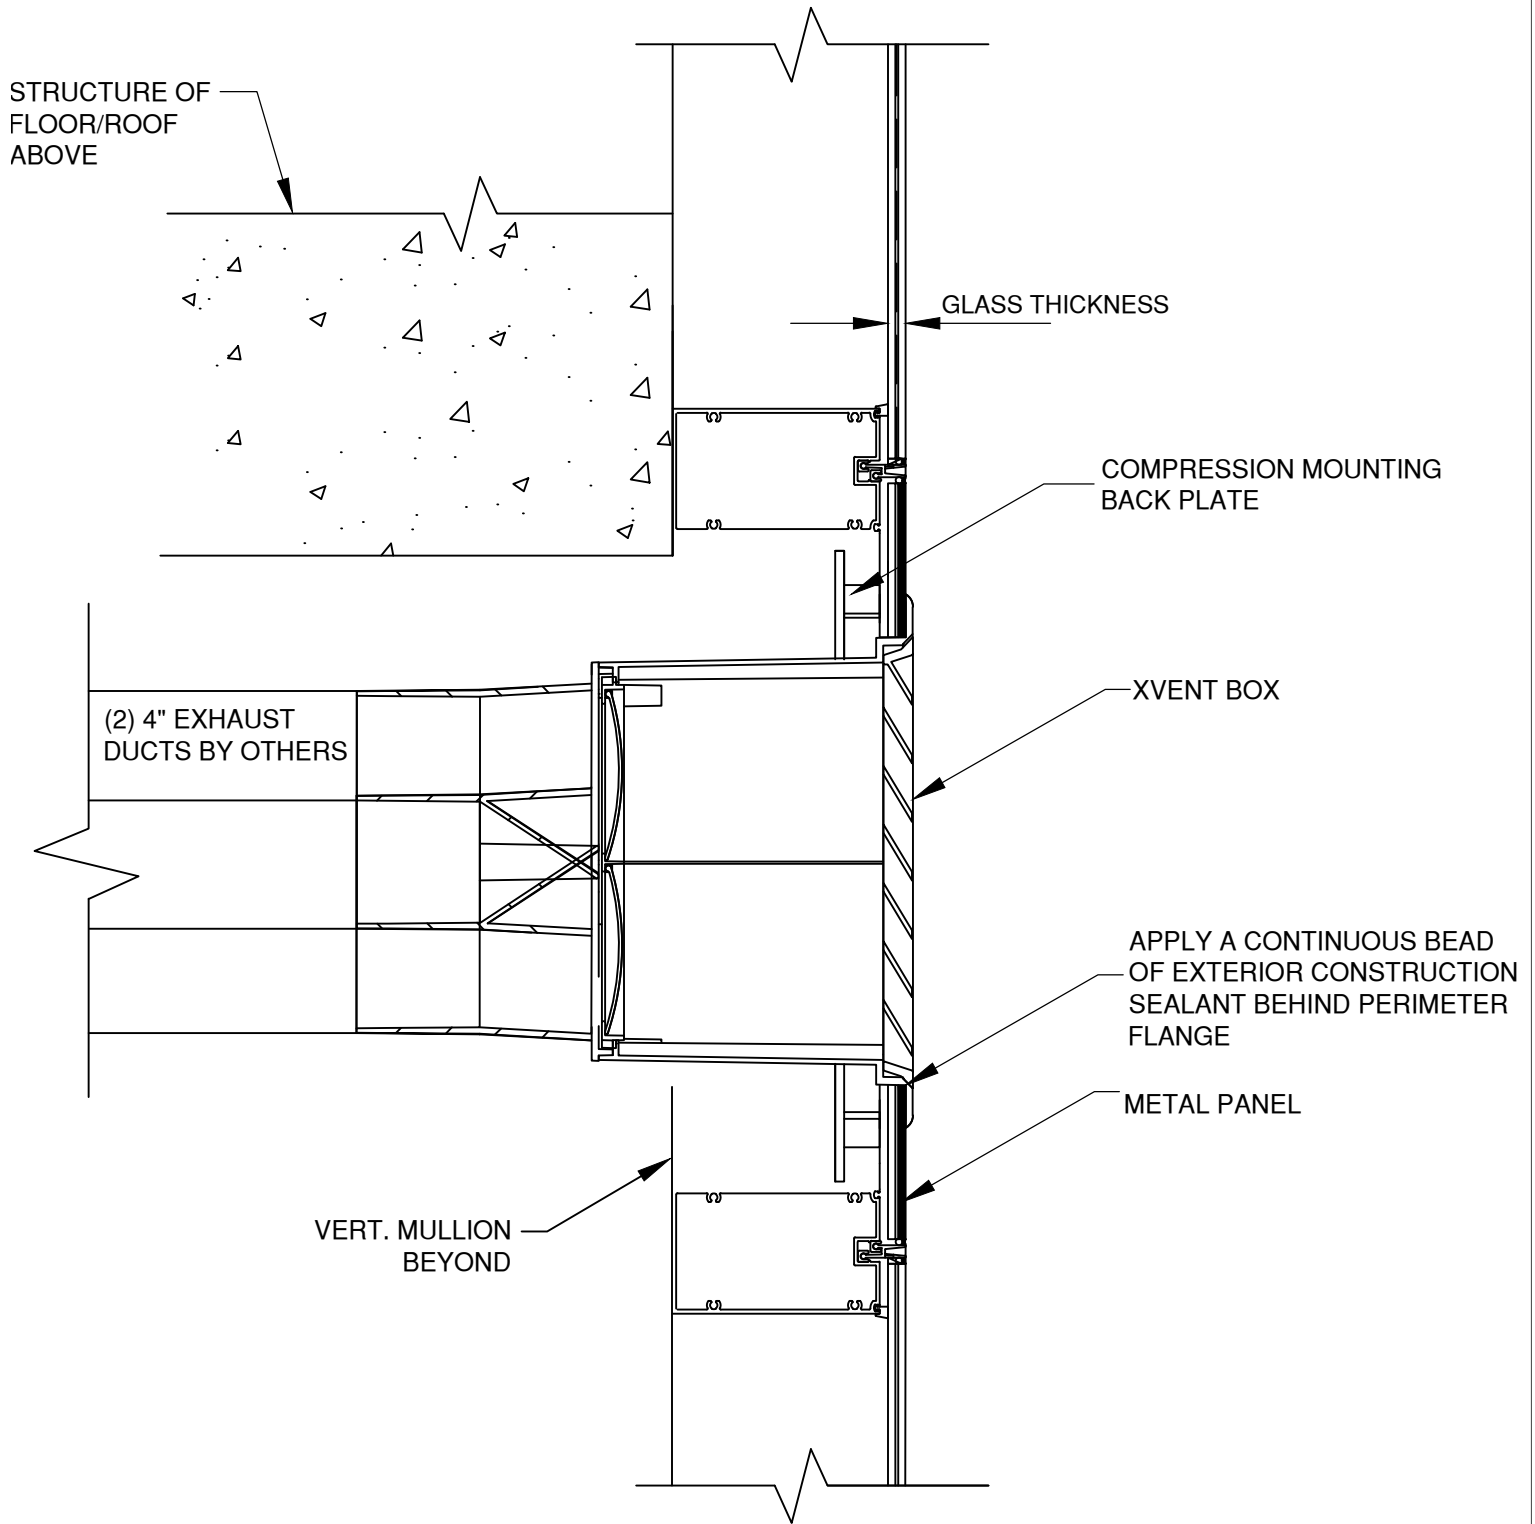

METAL PANEL-TRANSOM PENETRATION

MODEL: MDEB-44-FC SERIES

WALL PENETRATION DETAIL

NOTE: Product improvement is a continuing endeavor. Therefore, materials, appearance, and specifications are subject to change without notice.