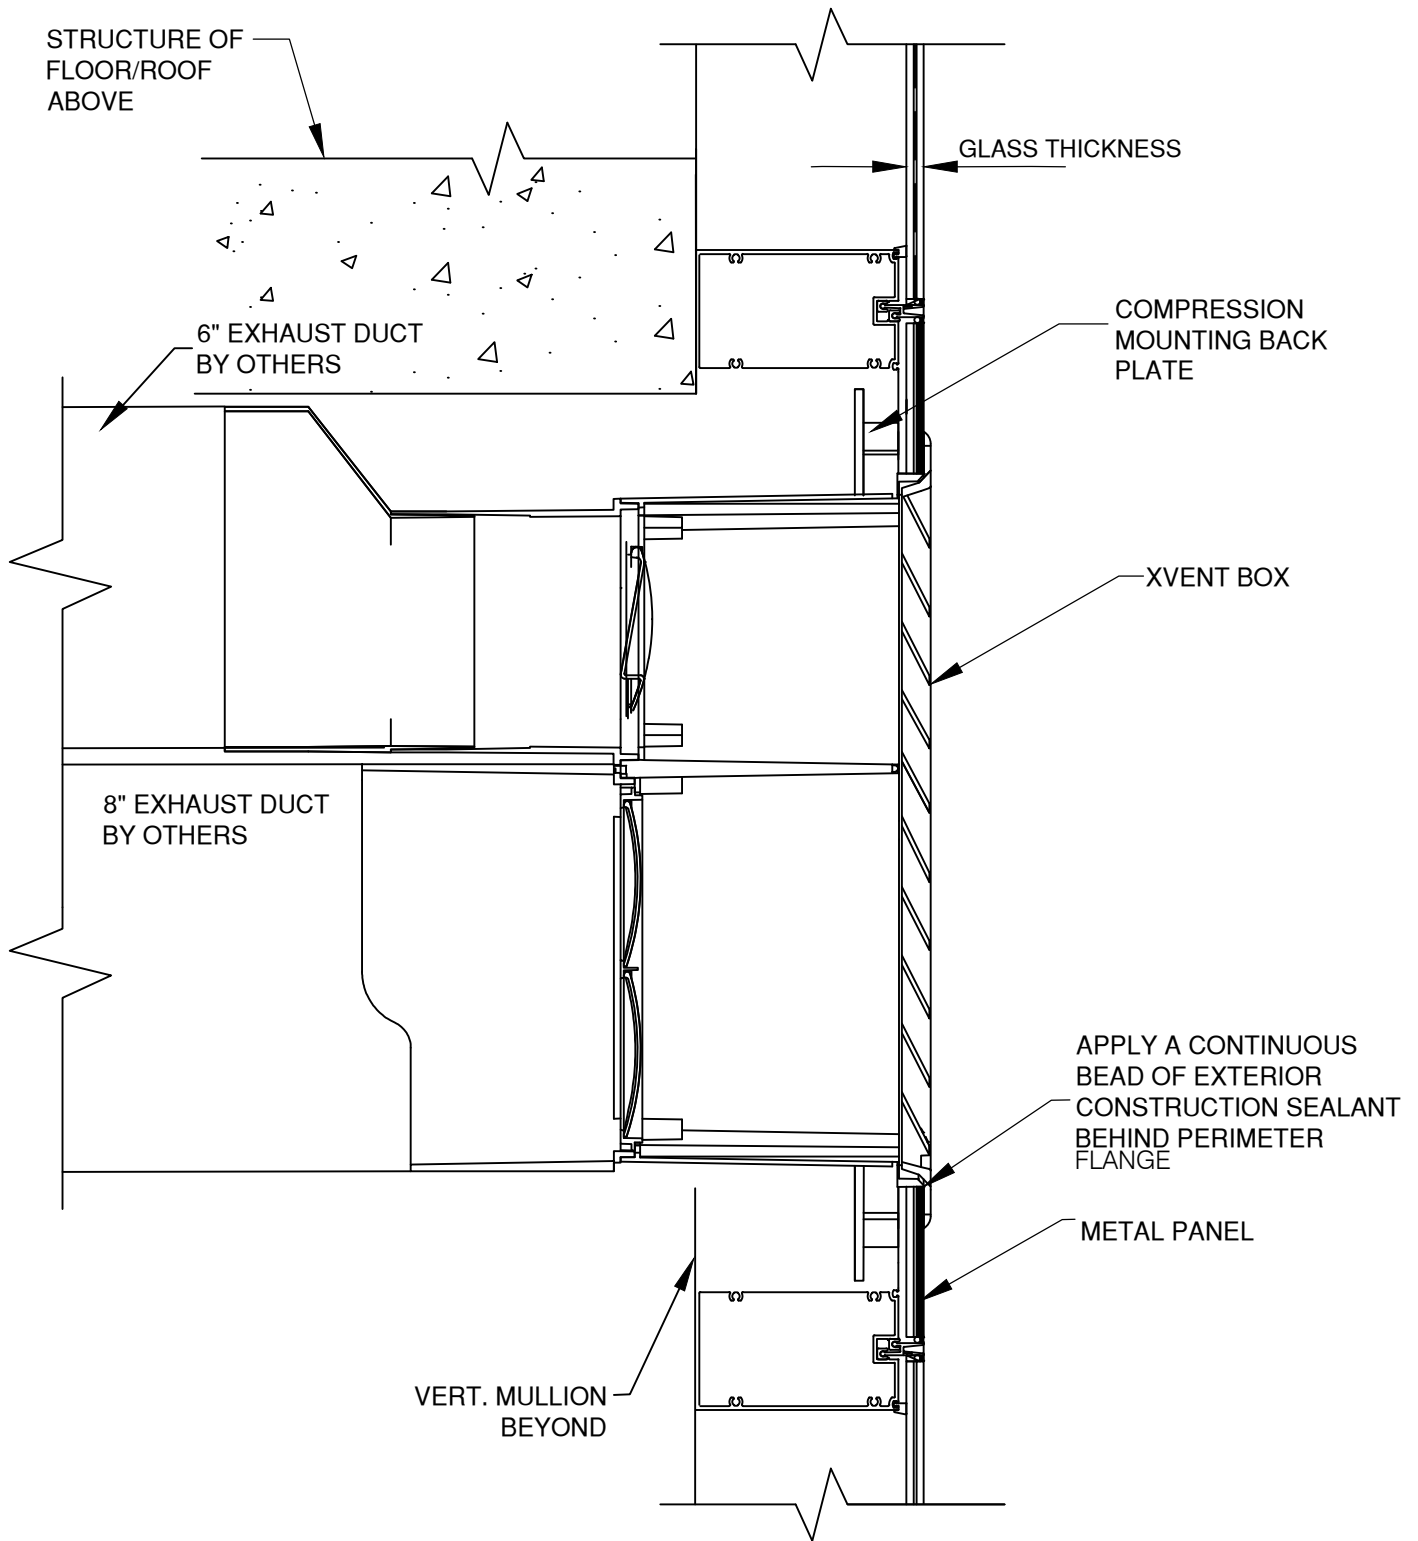

# METAL PANEL-TRANSOM PENETRATION

MODEL: DVEB-68-FC or DVEB-86-FC SERIES

## WALL PENETRATION DETAIL

NOTE: Product improvement is a continuing endeavor. Therefore, materials, appearance, and specifications are subject to change without notice.

Information provided herein is an estimate, and any specifications listed should be independently verified. Benefits described herein apply only to the extent that the product is installed properly, with the correct fit, and used for its intended purpose. This document does not constitute a promise or warranty by Red Viking Group Inc that all products will perform as stated herein. Red Viking Group Inc disclaims any implied warranty of merchantability. For product warranty, please see [www.xventbox.com/warranty](http://www.xventbox.com/warranty).