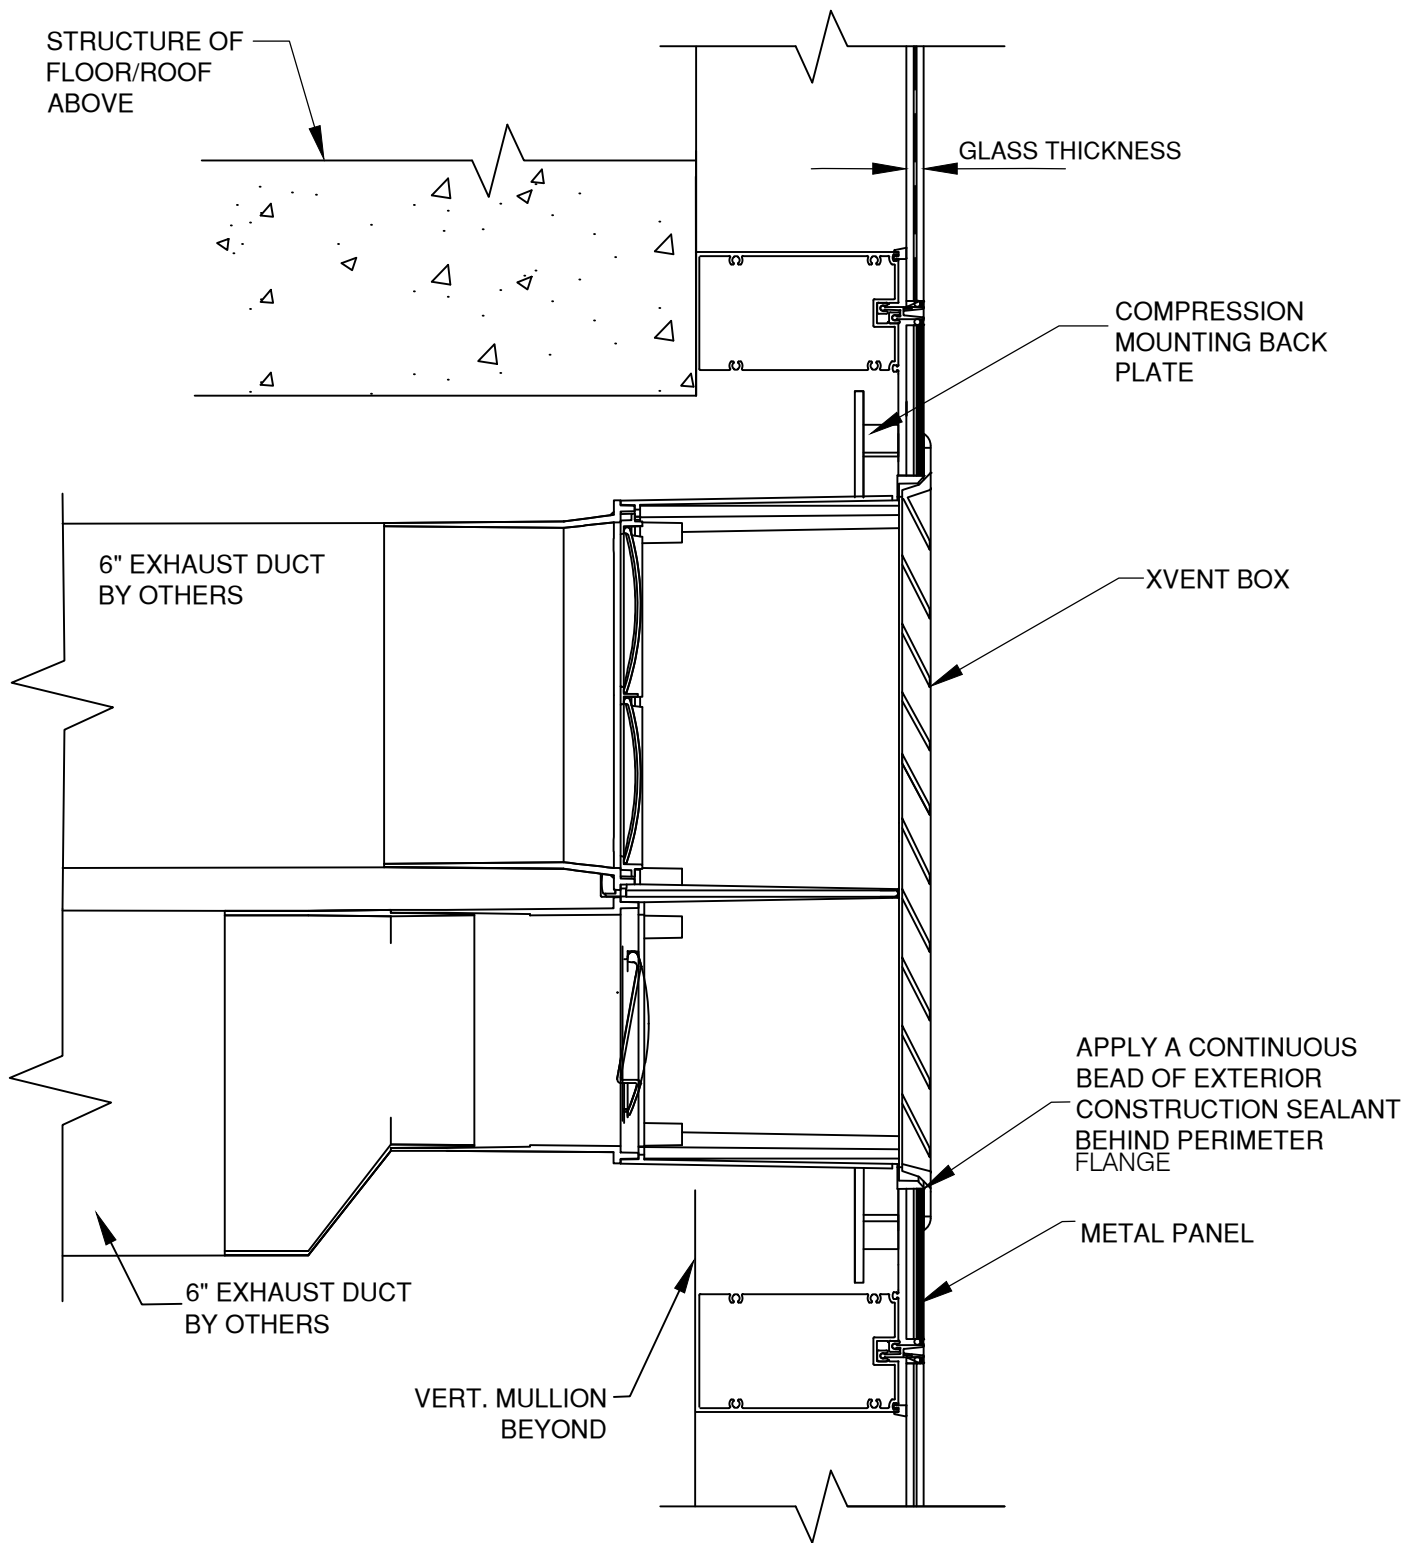

METAL PANEL-TRANSOM PENETRATION

MODEL: DVEB-66-FC SERIES

WALL PENETRATION DETAIL

NOTE: Product improvement is a continuing endeavor. Therefore, materials, appearance, and specifications are subject to change without notice.