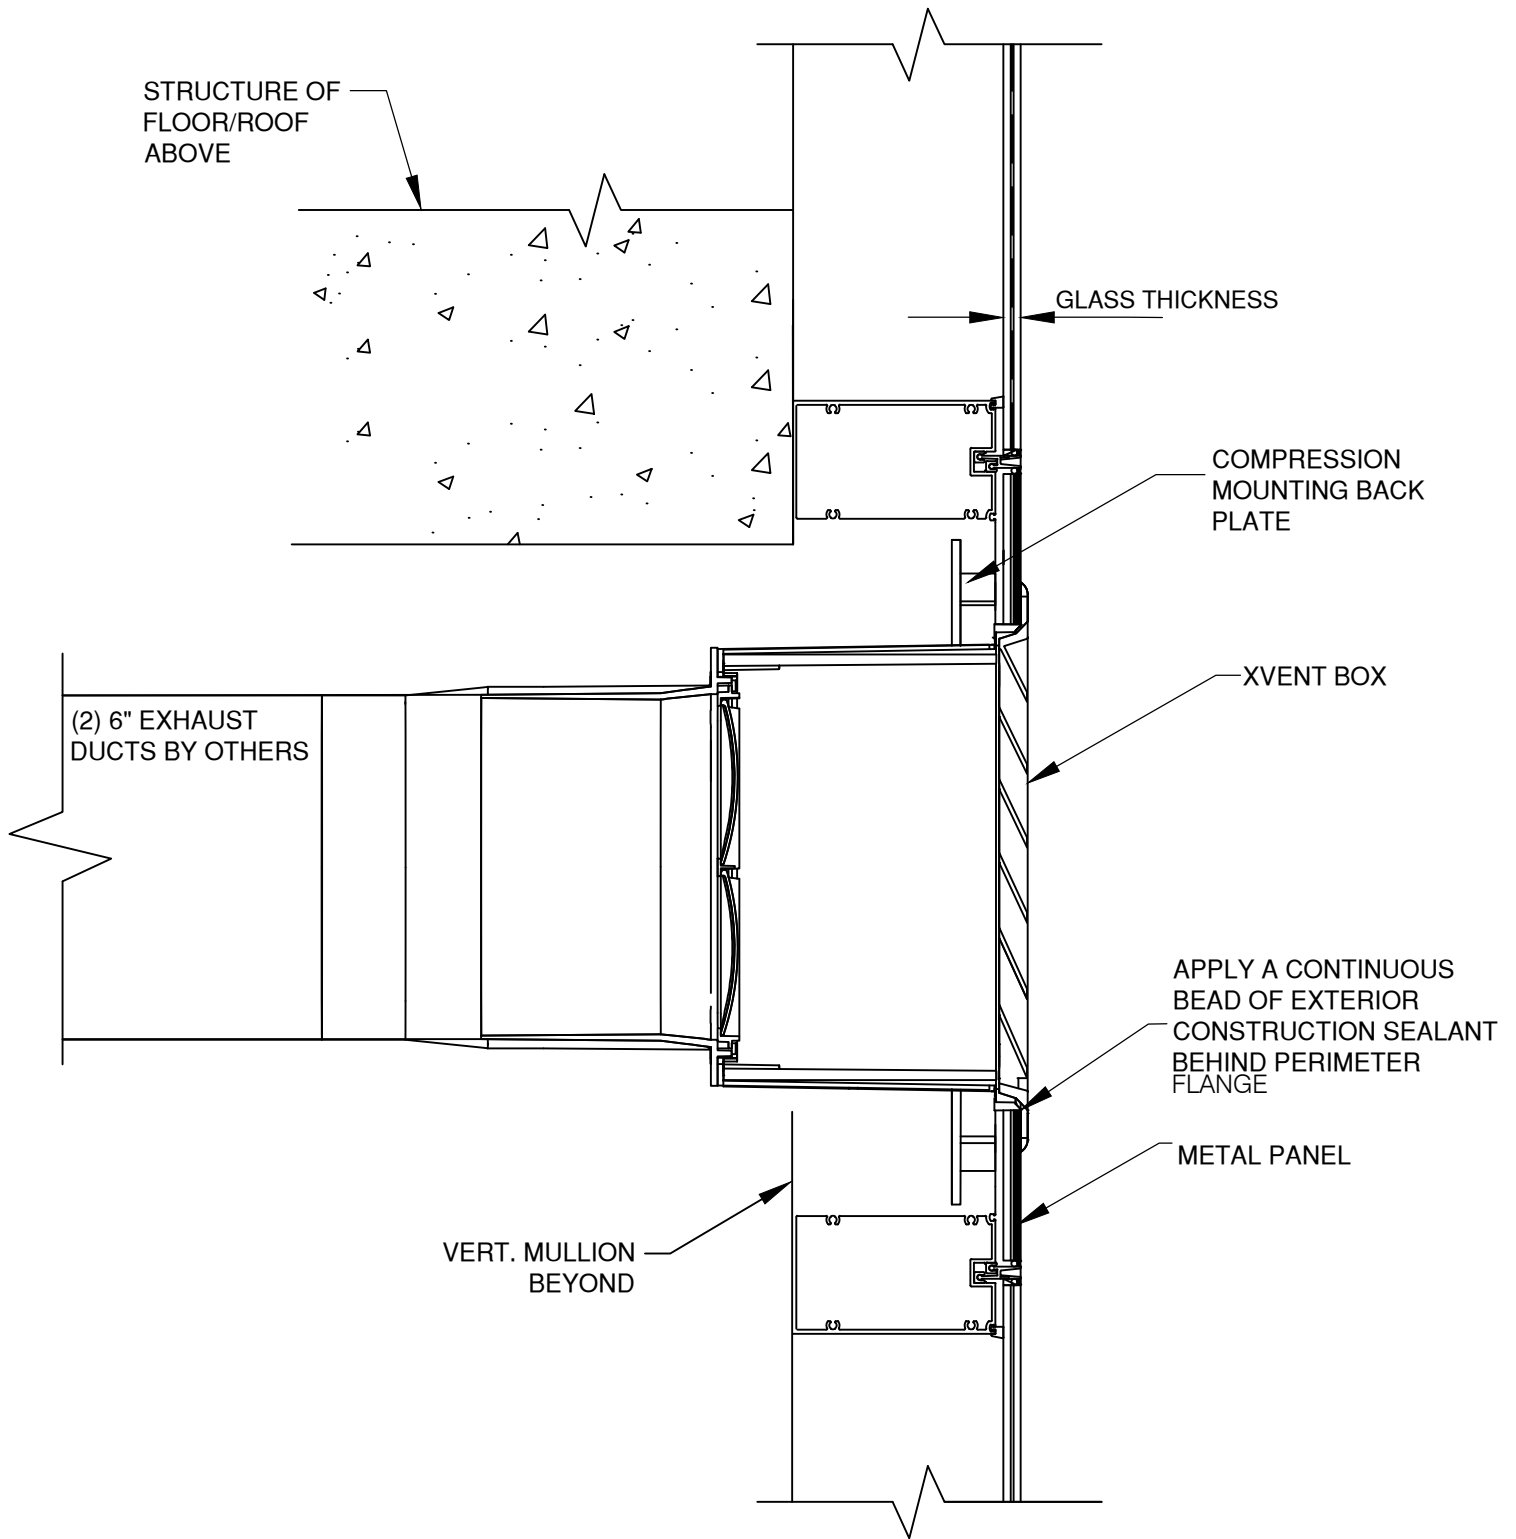

METAL PANEL-TRANSOM PENETRATION

MODEL: DHEB-66-FC SERIES

WALL PENETRATION DETAIL

NOTE: Product improvement is a continuing endeavor. Therefore, materials, appearance, and specifications are subject to change without notice.